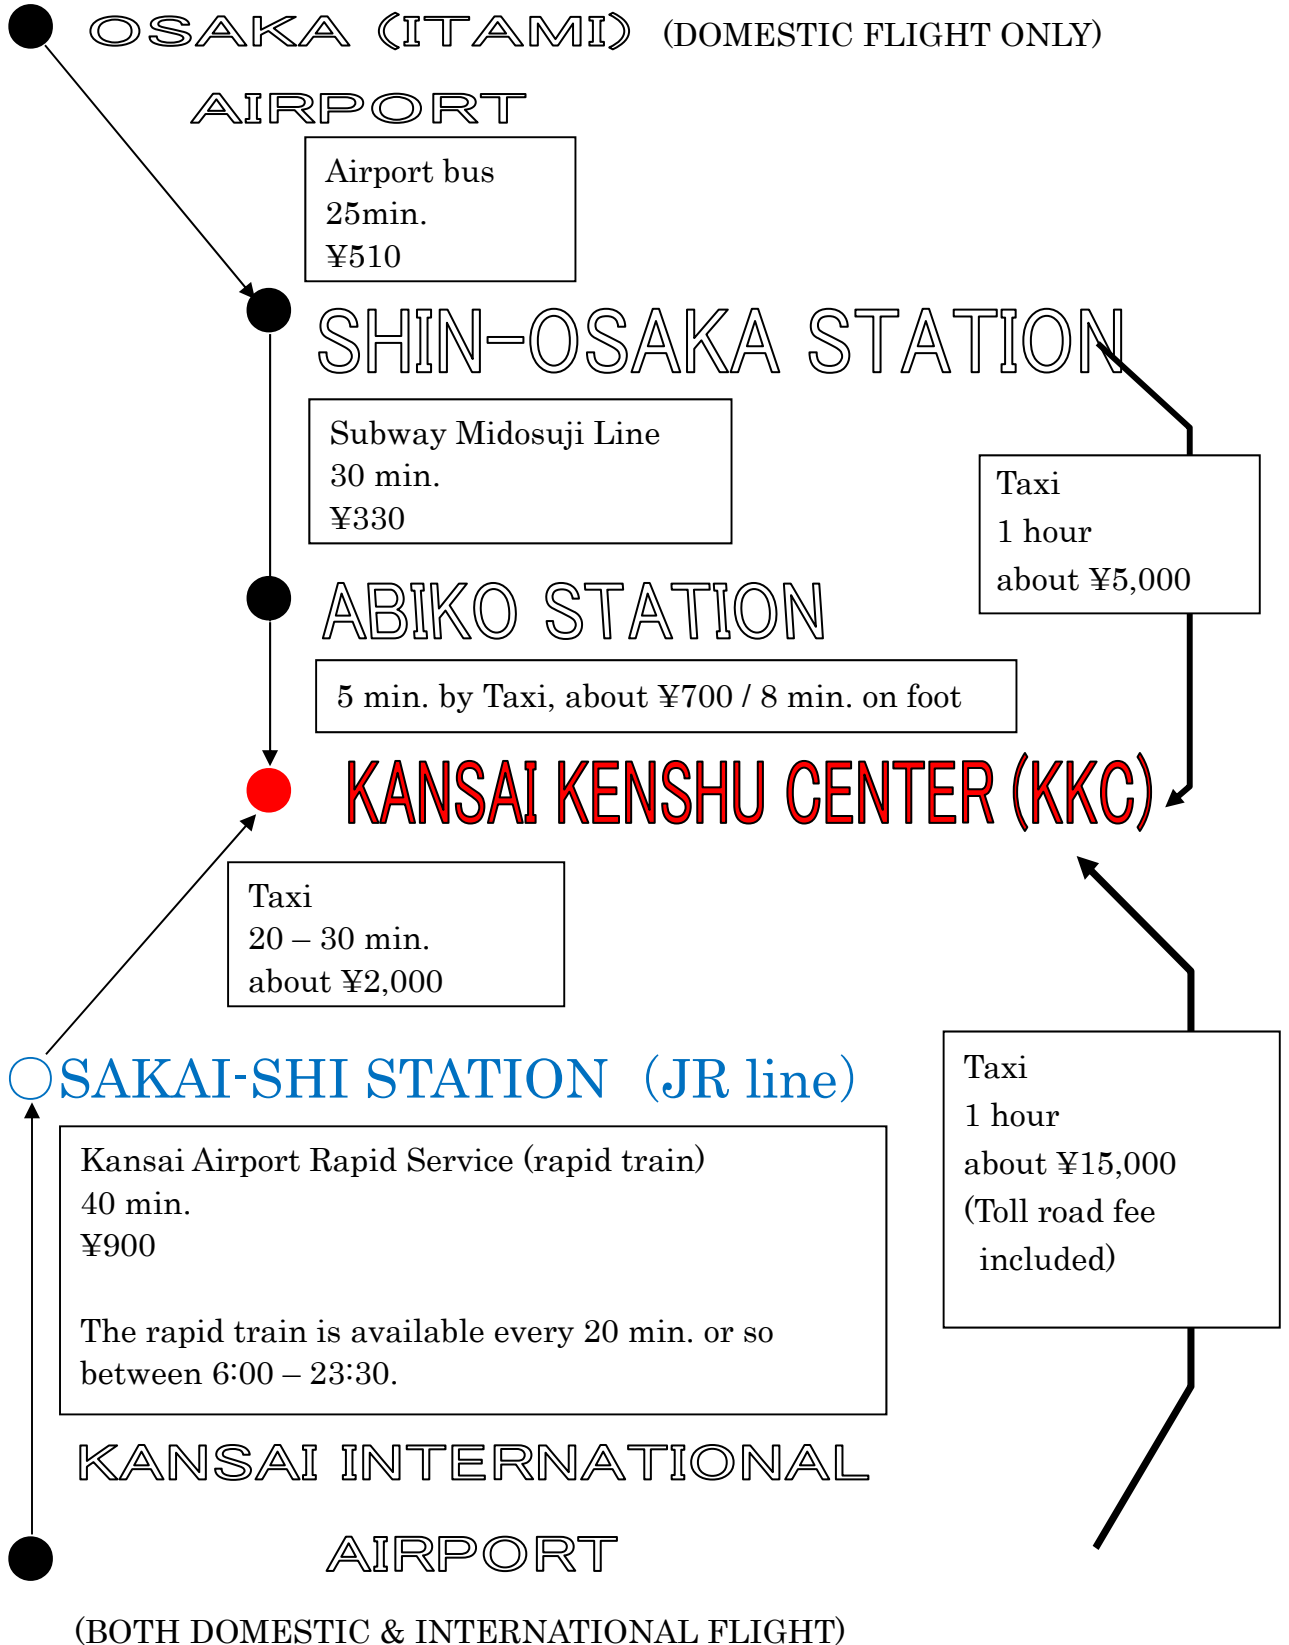

# Access to Kansai Kenshu Center

<From Kansai Airport, Osaka Airport & Shin-Osaka Station >

注意) 飛行機ご利用の方は、どちらの空港に到着するかご  
確認下さい。

## ***Access to Kansai Kenshu Center***

**<From Kansai Airport, Osaka Airport & Shin-Osaka Station >**

\* If you come to Sugimoto-cho station from Kansai Int'l airport, you can access to Kansai Kenshu Center (KKC) on foot.